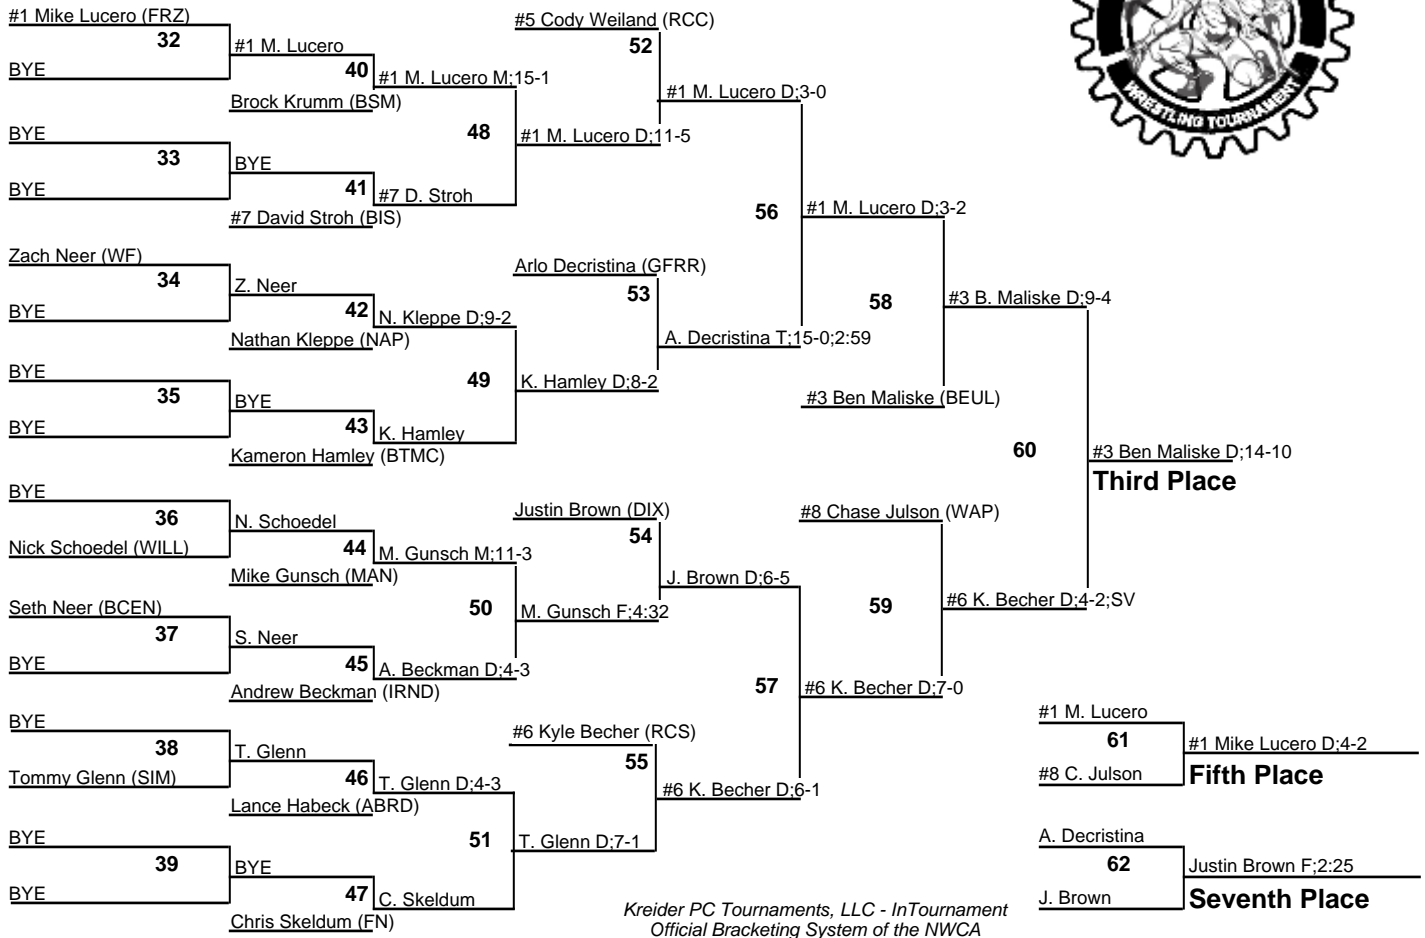

Bismarck Rotary 2006

103
7 January 2006

Bismarck Rotary 2006

112
7 January 2006

#1 Justin Solberg (WAP) (2010)

BYE 63

Ryan Block (BEUL) (8)

Brandon Ohlhauser (BCEN) (9)