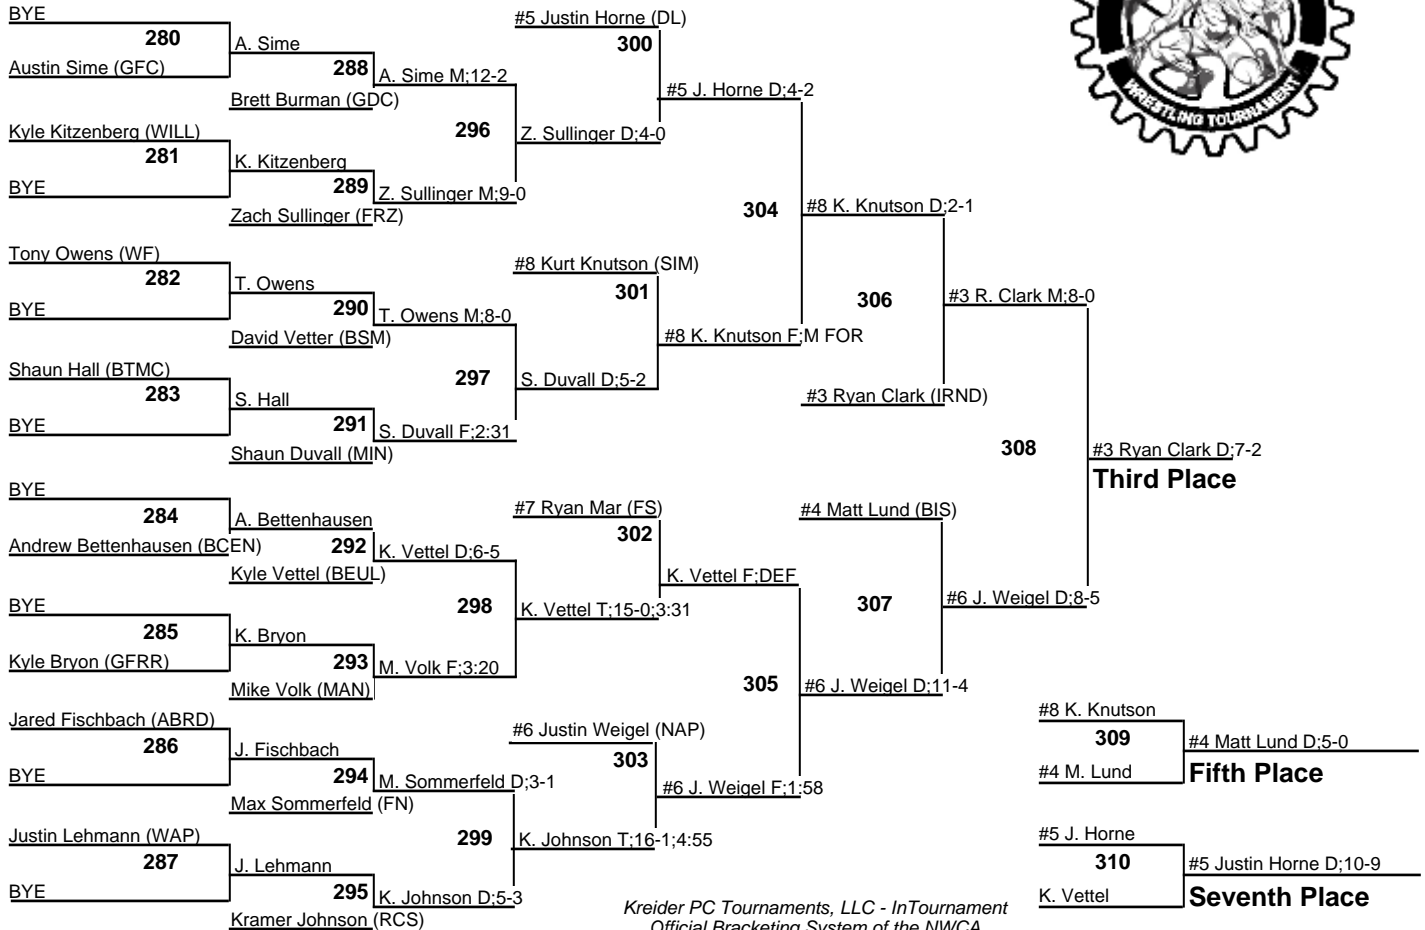

#4 T. Lehmann F:2:37

#4 T. Lehmann D:6-5

#3 T. Johnson T:15-0:5:52

T. Vacura D:2-1

J. Volner F:1:09

Bismarck Rotary 2006

119
7 January 2006

Bismarck Rotary 2006

125
7 January 2006

Bismarck Rotary 2006

130
7 January 2006

Bismarck Rotary 2006

135
7 January 2006

Bismarck Rotary 2006

140
7 January 2006

Bismarck Rotary 2006