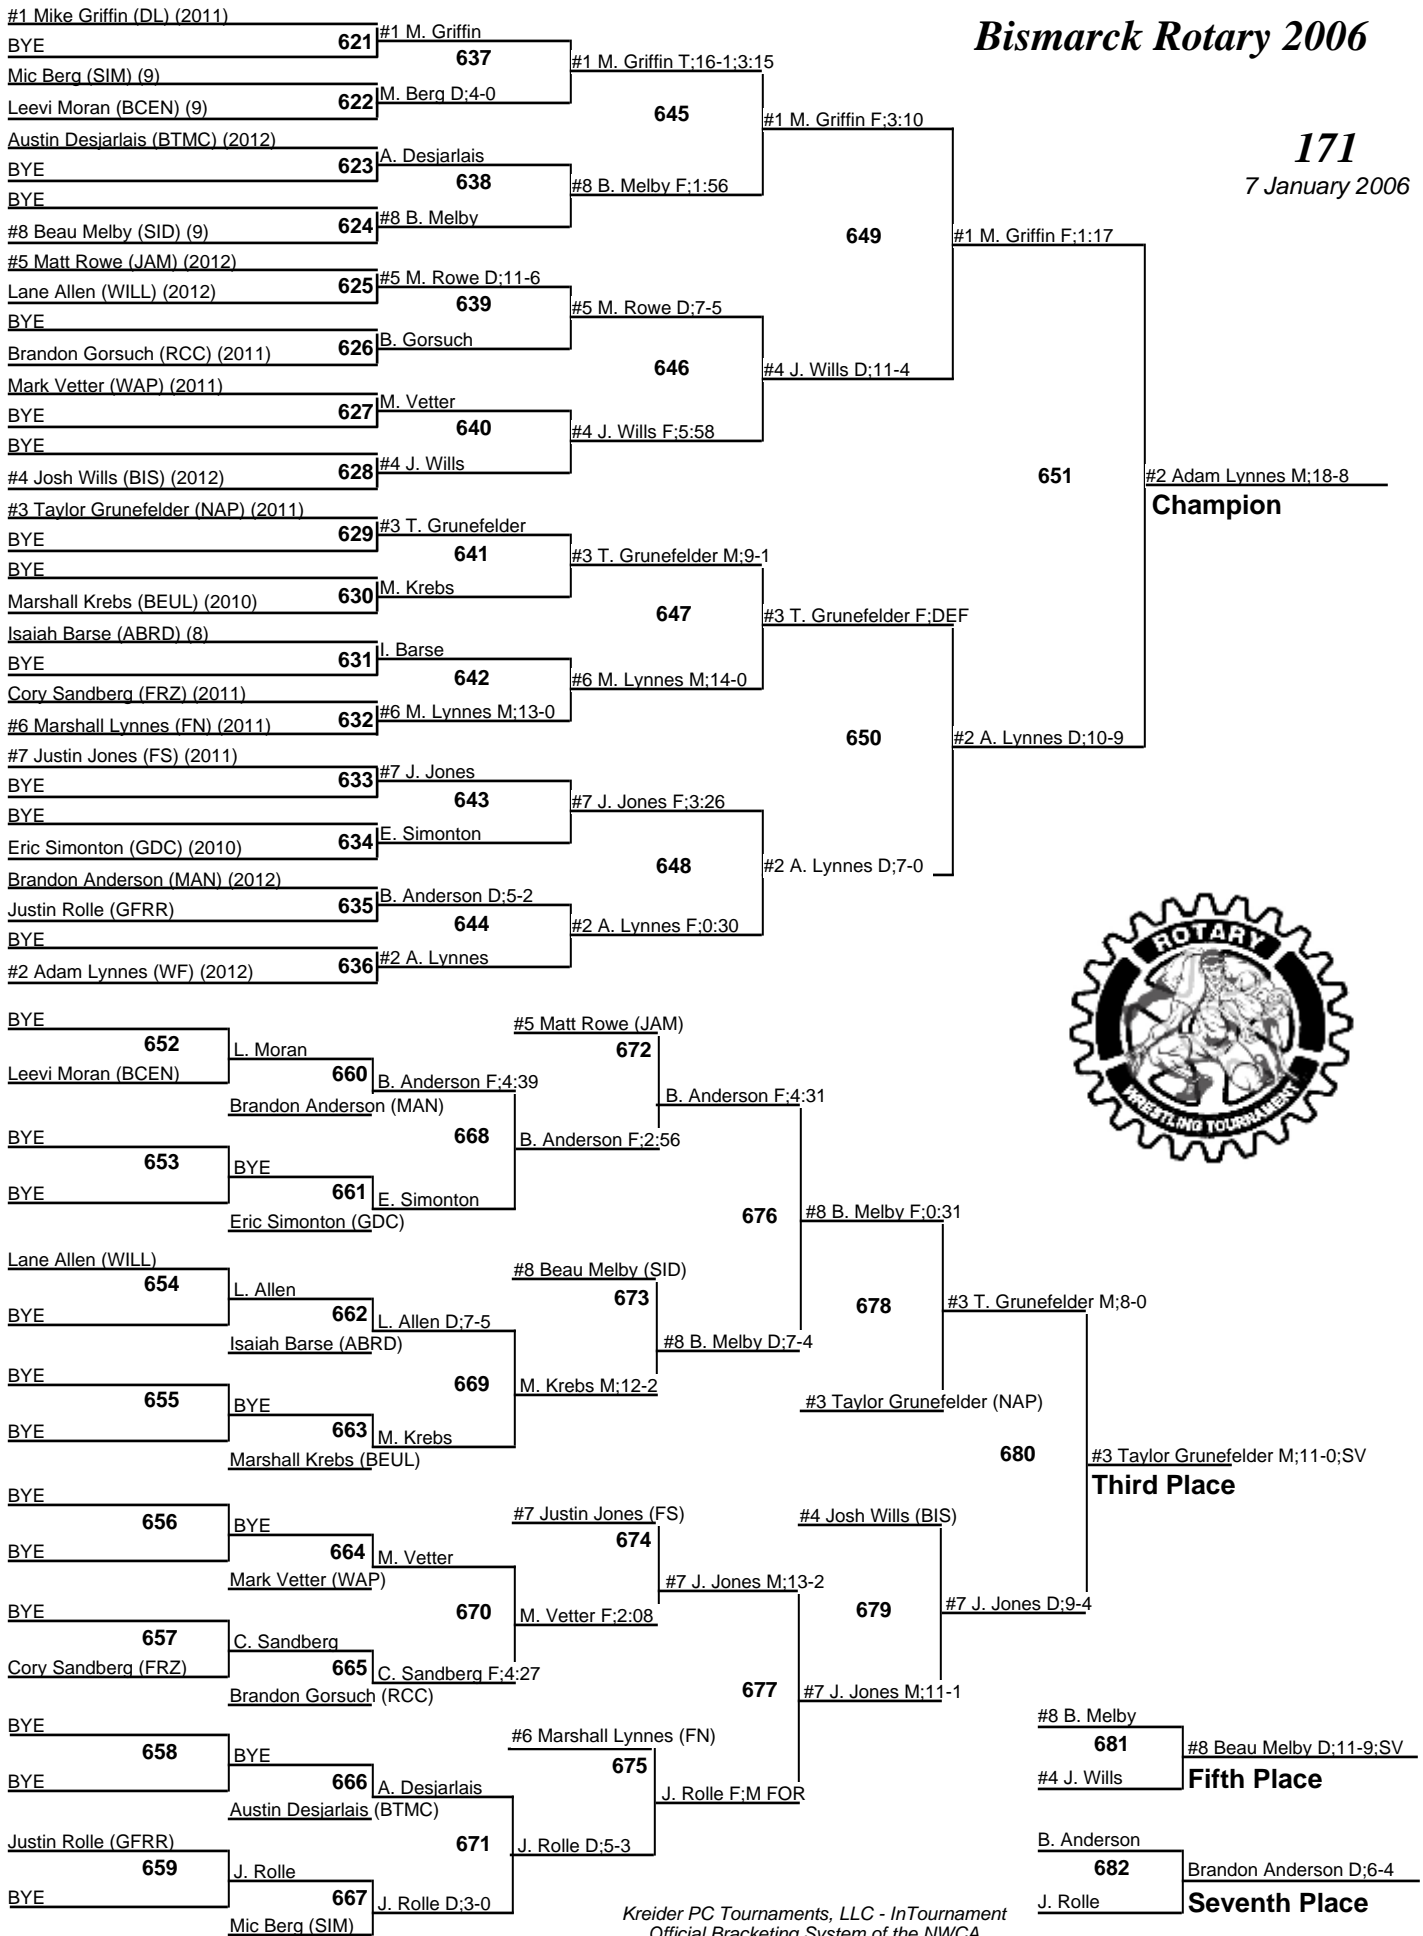

145
7 January 2006

Bismarck Rotary 2006

152
7 January 2006

Bismarck Rotary 2006

171
7 January 2006

Bismarck Rotary 2006

189
7 January 2006

#1 Chris Lundberg D:3-2
Champion