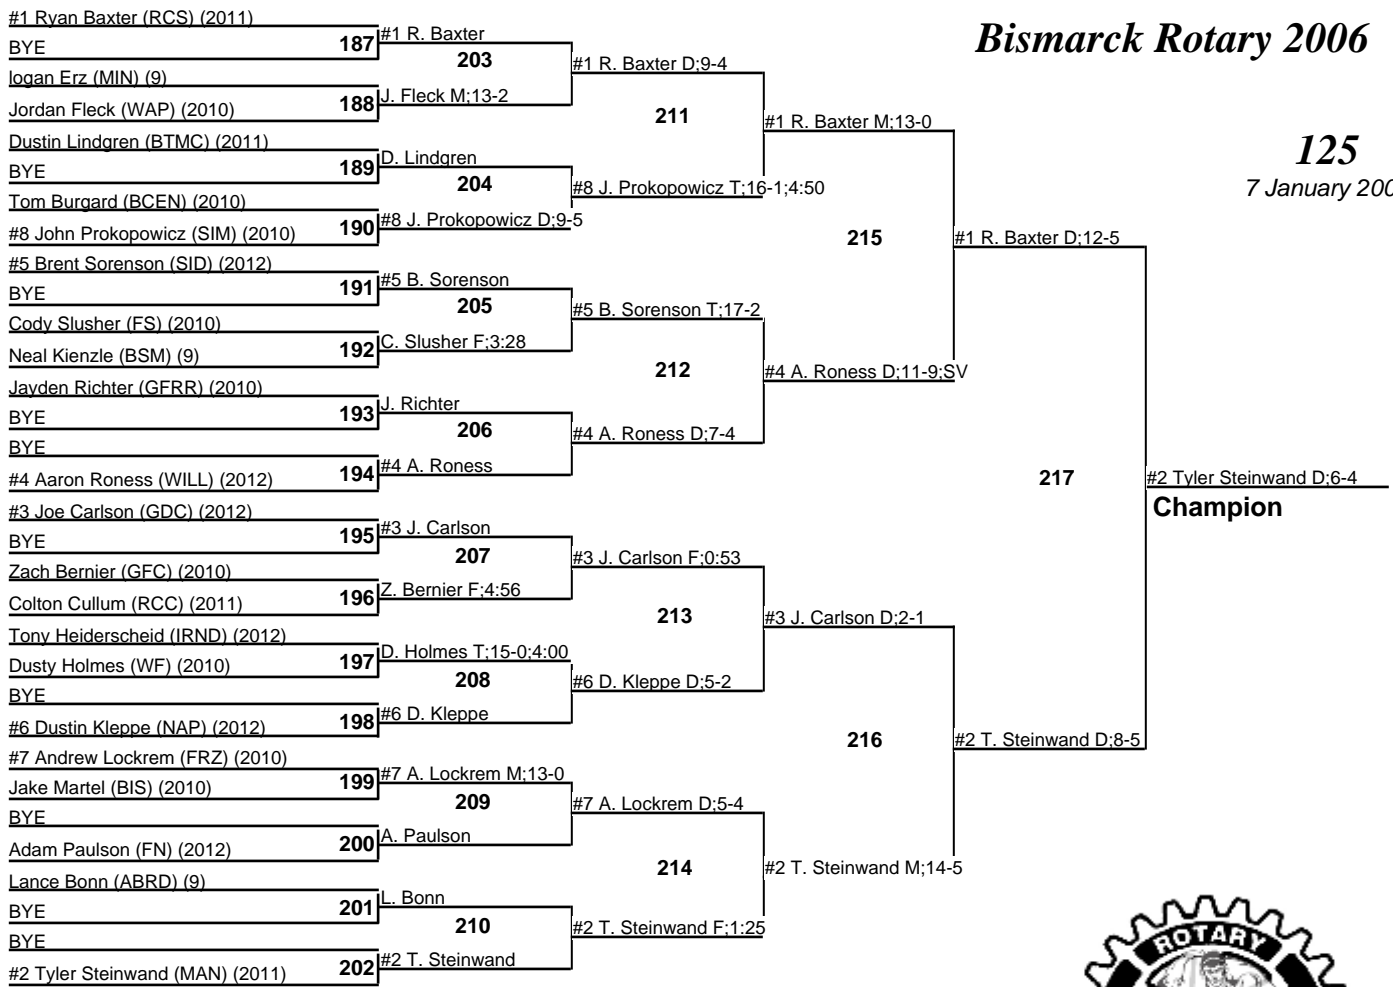

Bismarck Rotary 2006

125
7 January 2006