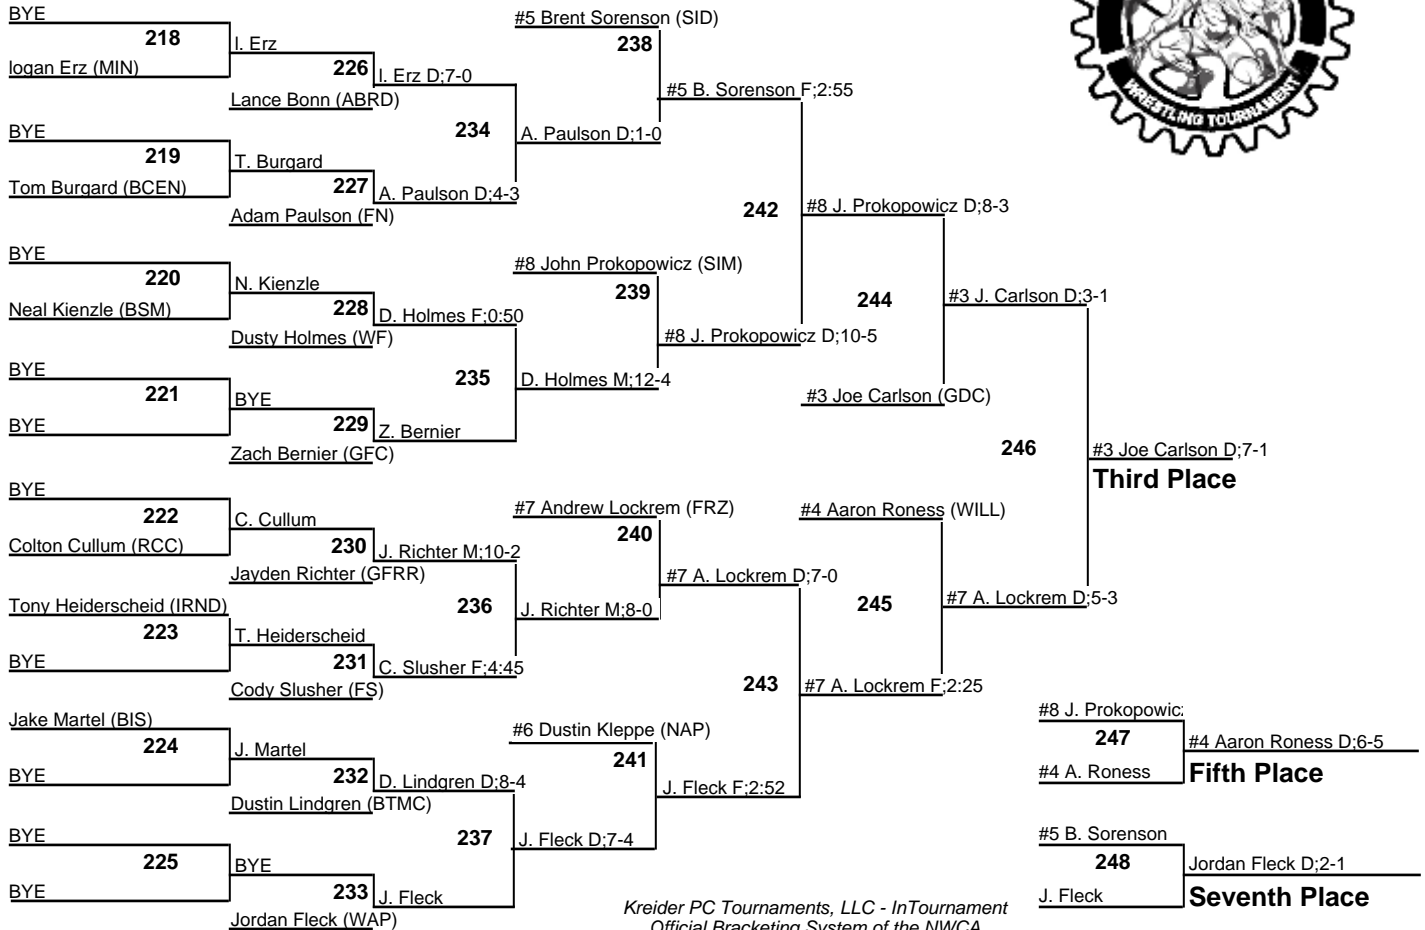

#4 T. Lehmann F:2:37

#4 T. Lehmann D:6-5

#3 T. Johnson T:15-0:5:52

T. Vacura D:2-1

J. Volner F:1:09

Bismarck Rotary 2006

119
7 January 2006

Bismarck Rotary 2006

125
7 January 2006

Bismarck Rotary 2006

130
7 January 2006

Bismarck Rotary 2006

135
7 January 2006

Bismarck Rotary 2006

140
7 January 2006

Bismarck Rotary 2006