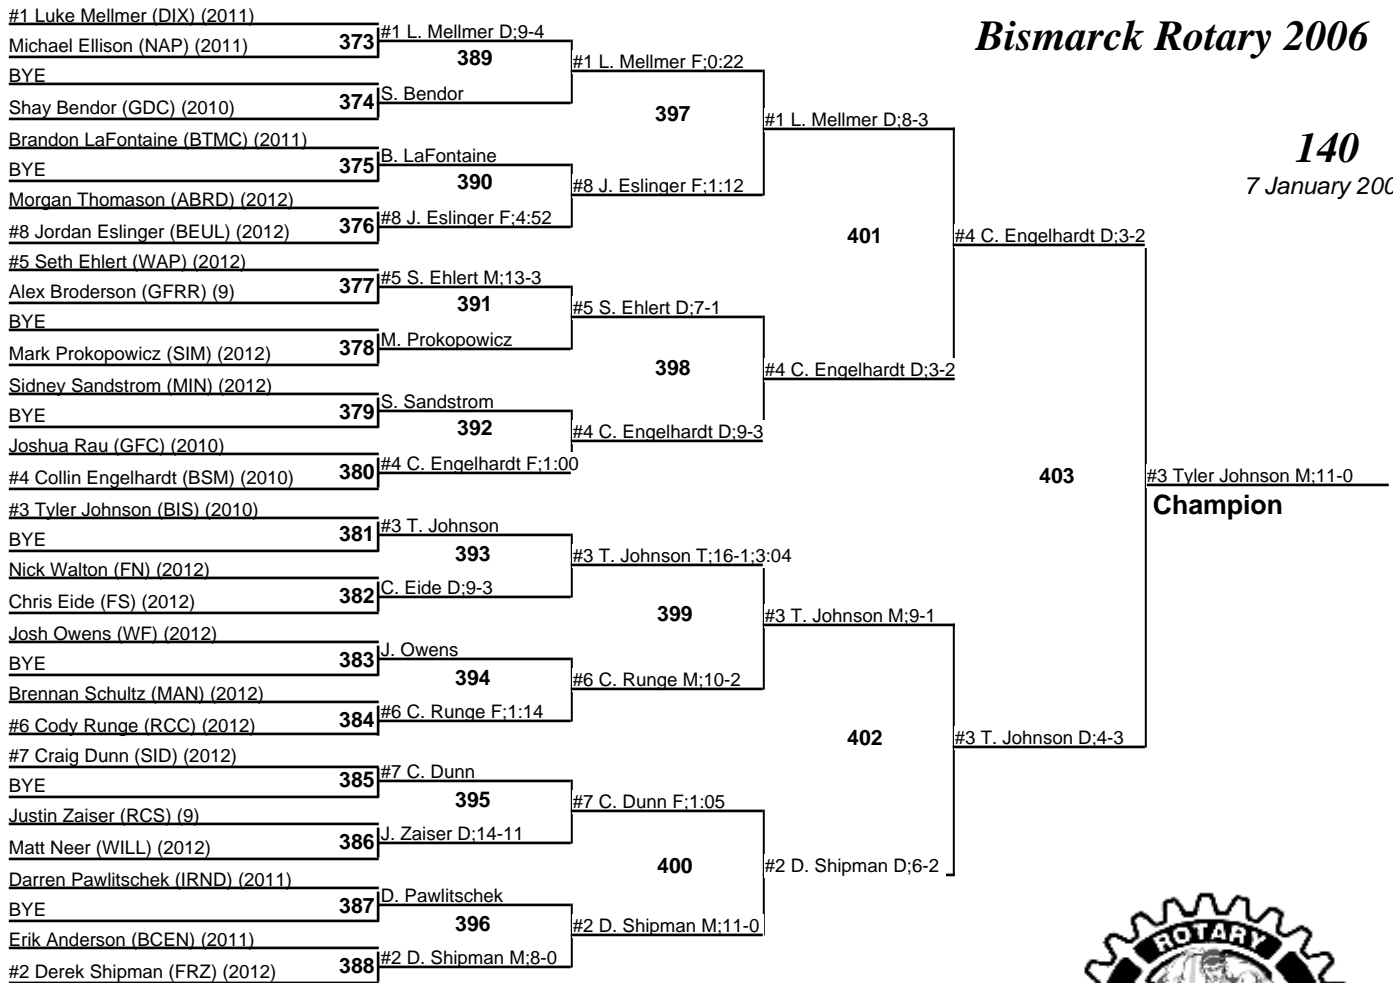

125
7 January 2006

Bismarck Rotary 2006

130
7 January 2006

Bismarck Rotary 2006

135
7 January 2006

Bismarck Rotary 2006

140
7 January 2006

Bismarck Rotary 2006

145
7 January 2006

Bismarck Rotary 2006

152
7 January 2006

Bismarck Rotary 2006

171
7 January 2006

Bismarck Rotary 2006

189
7 January 2006

#1 Chris Lundberg D:3-2
Champion

#6 Austin Bachman D:3-0
Third Place

#5 J. Ryan
Fifth Place

#7 Bennett Bitz D:3-2
Seventh Place

Bismarck Rotary 2006

215
7 January 2006

Bismarck Rotary 2006

275
7 January 2006

#2 Tyler Wibstad D:1-0
Champion