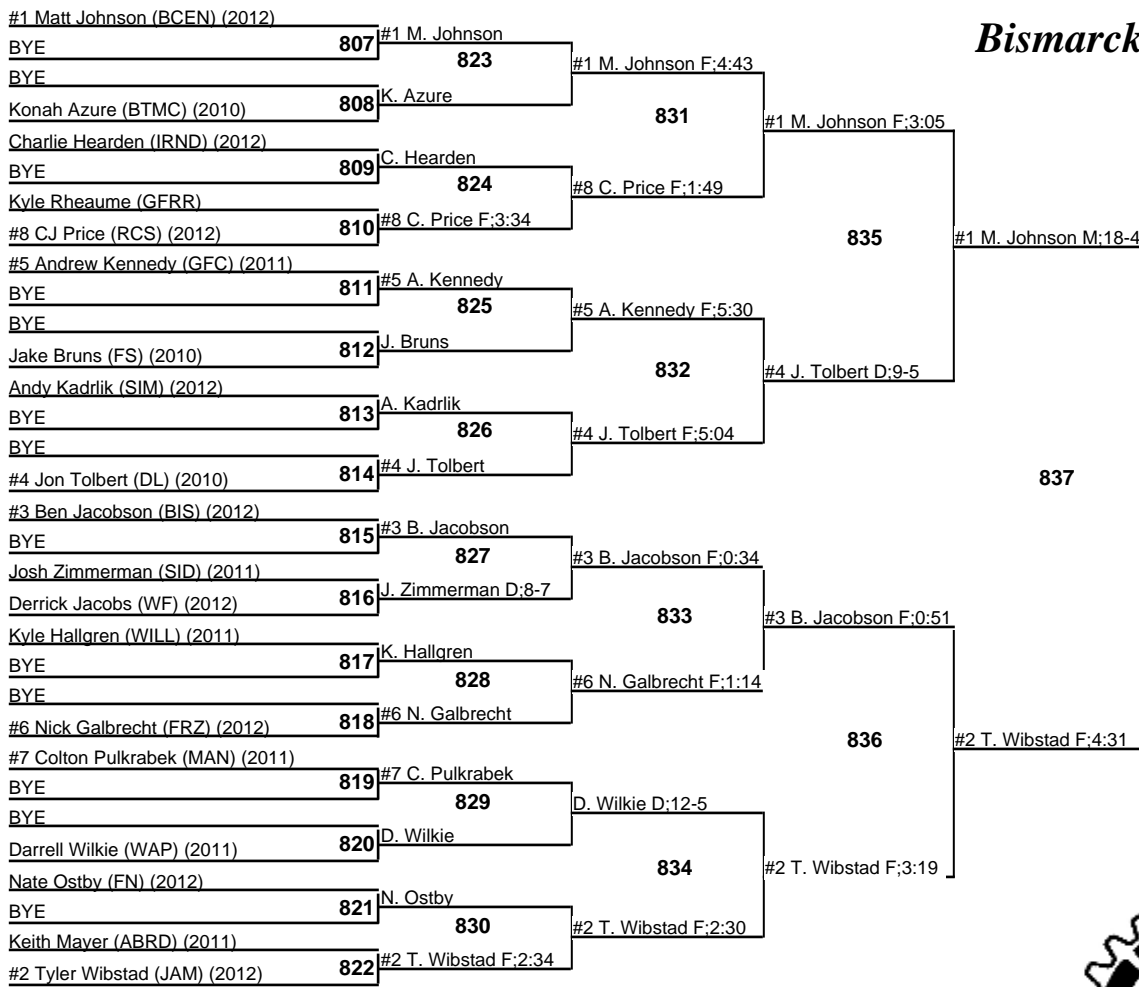

#6 Austin Bachman D:3-0
Third Place

#5 J. Ryan
Fifth Place

#7 Bennett Bitz D:3-2
Seventh Place

Bismarck Rotary 2006

215
7 January 2006

Bismarck Rotary 2006

275
7 January 2006

#2 Tyler Wibstad D:1-0
Champion