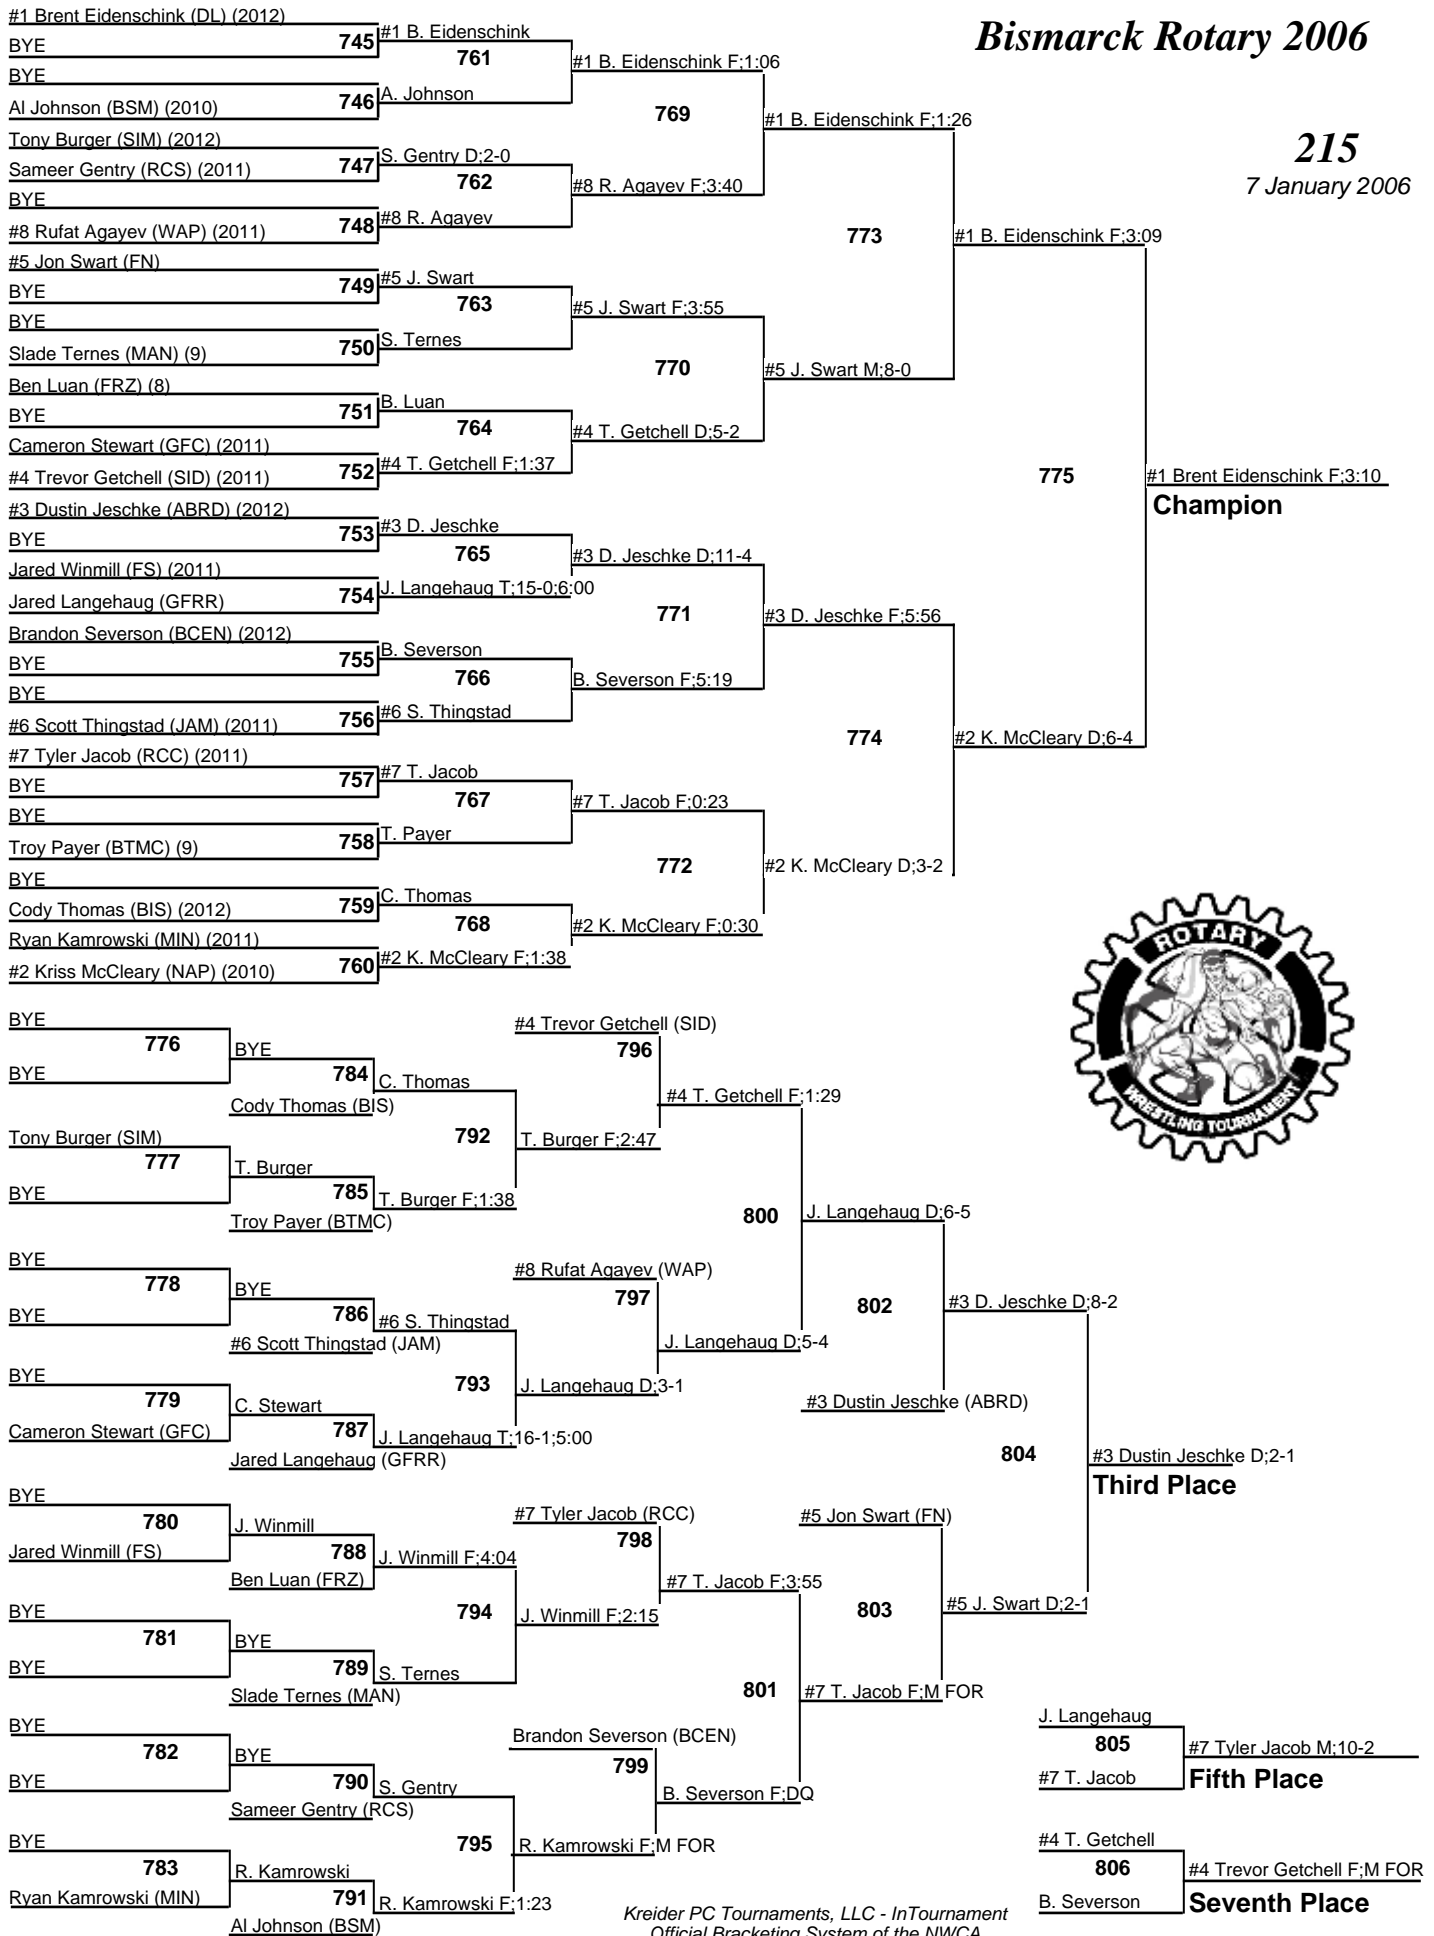

Bismarck Rotary 2006

215
7 January 2006