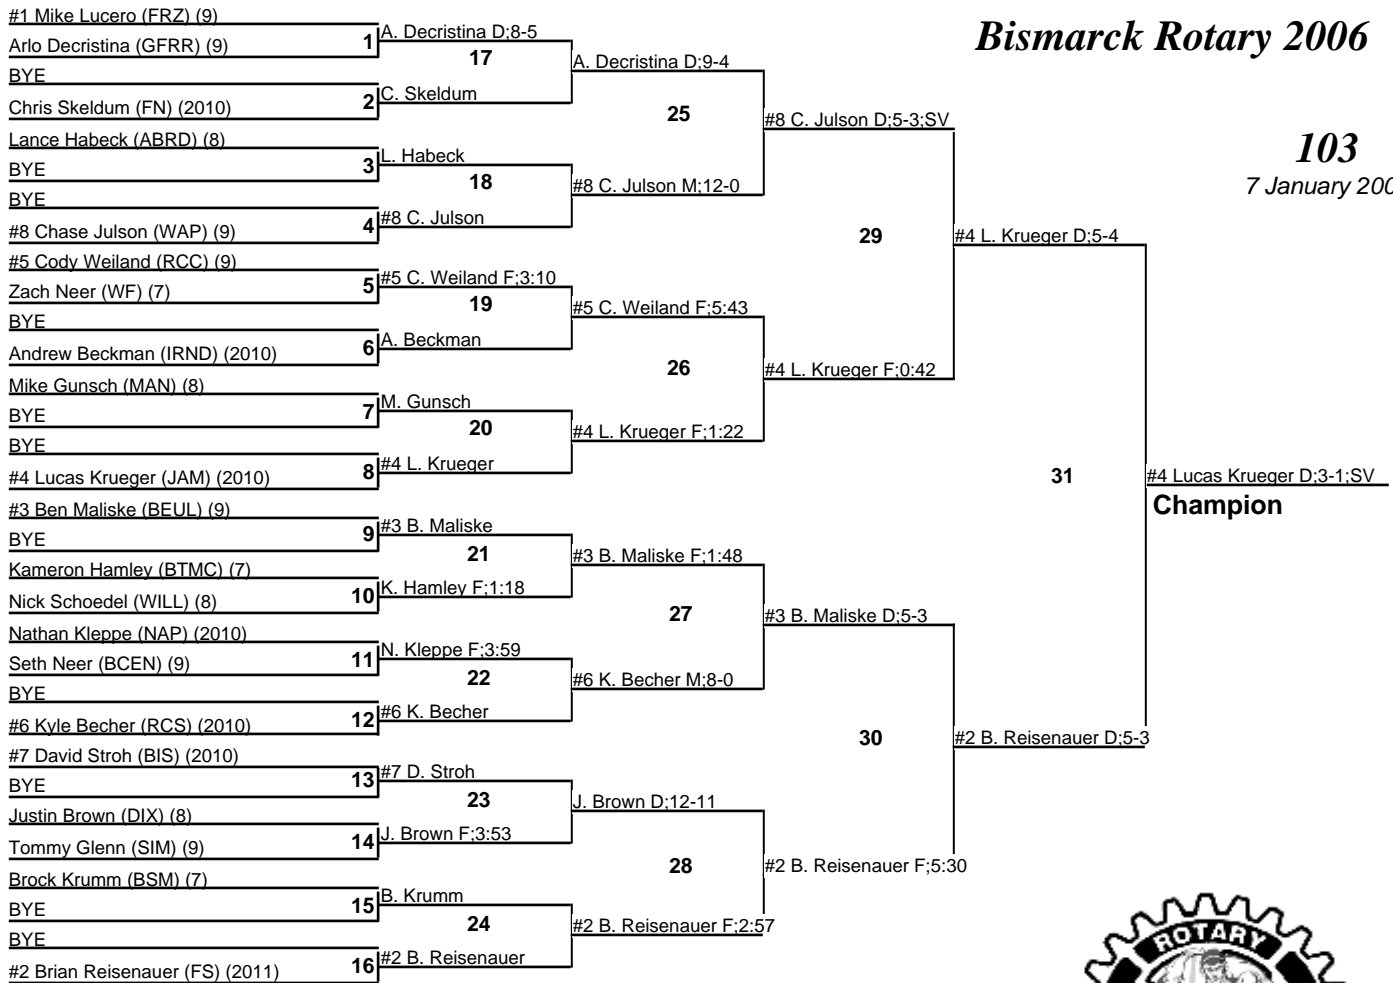

Bismarck Rotary 2006

103
7 January 2006

Bismarck Rotary 2006

112
7 January 2006

#1 Justin Solberg (WAP) (2010)

BYE 63

Ryan Block (BEUL) (8)

Brandon Ohlhauser (BCEN) (9)