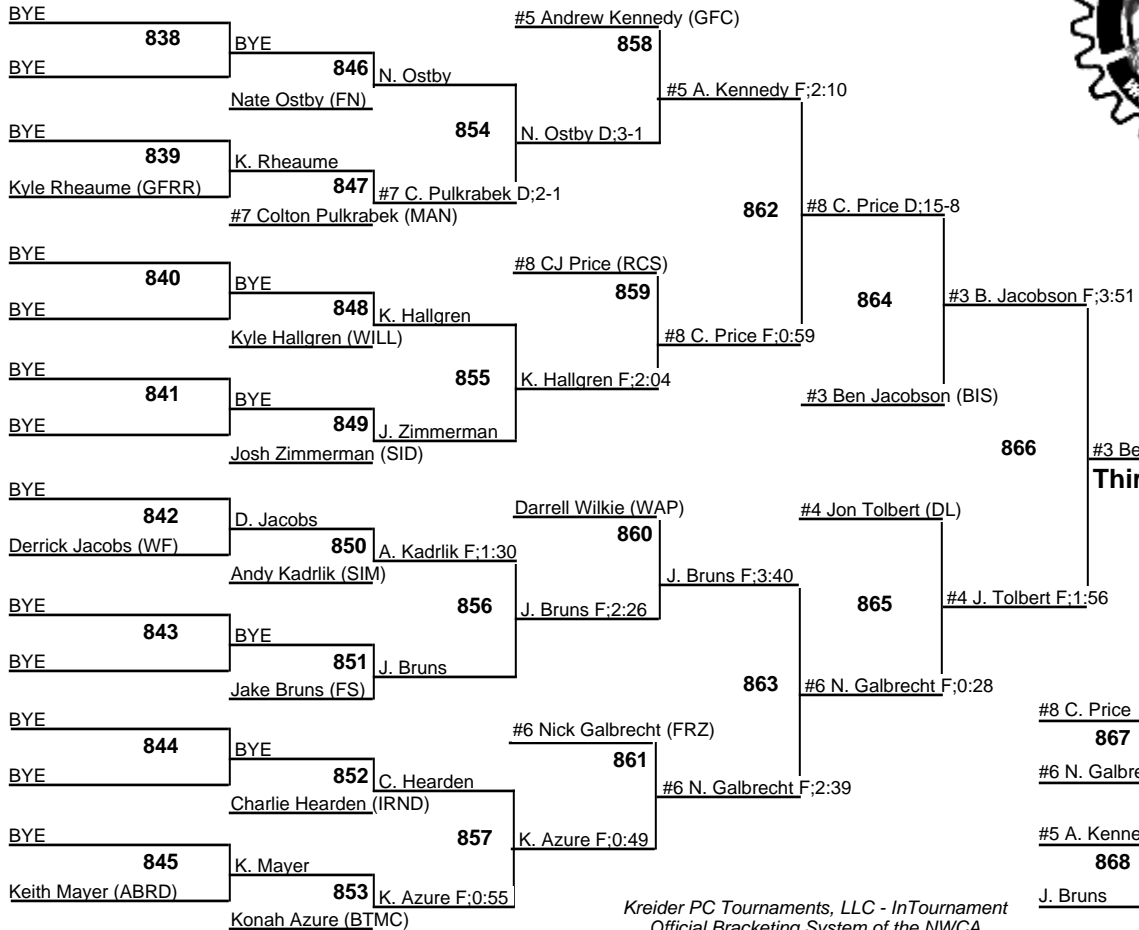

#6 Austin Bachman D:3-0
Third Place

#5 J. Ryan
Fifth Place

#7 Bennett Bitz D:3-2
Seventh Place

Bismarck Rotary 2006

215
7 January 2006

Bismarck Rotary 2006

275
7 January 2006

#2 Tyler Wibstad D:1-0
Champion