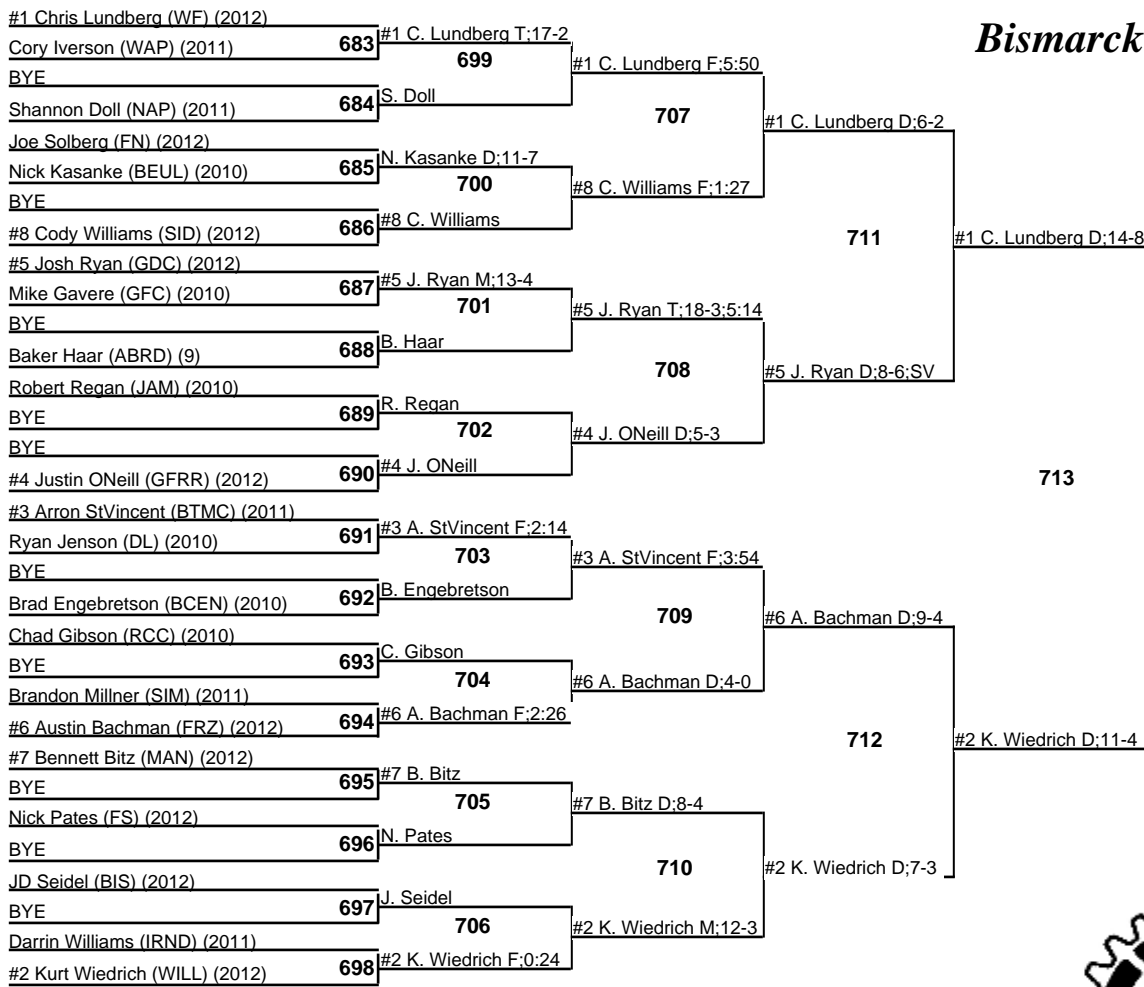

125
7 January 2006

Bismarck Rotary 2006

130
7 January 2006

Bismarck Rotary 2006

135
7 January 2006

Bismarck Rotary 2006

140
7 January 2006

Bismarck Rotary 2006

145
7 January 2006

Bismarck Rotary 2006

152
7 January 2006

Bismarck Rotary 2006

171
7 January 2006

Bismarck Rotary 2006

189
7 January 2006

#1 Chris Lundberg D:3-2
Champion

#6 Austin Bachman D:3-0
Third Place

#5 J. Ryan
Fifth Place

#7 Bennett Bitz D:3-2
Seventh Place

Bismarck Rotary 2006

215
7 January 2006

Bismarck Rotary 2006

275
7 January 2006

#2 Tyler Wibstad D:1-0
Champion