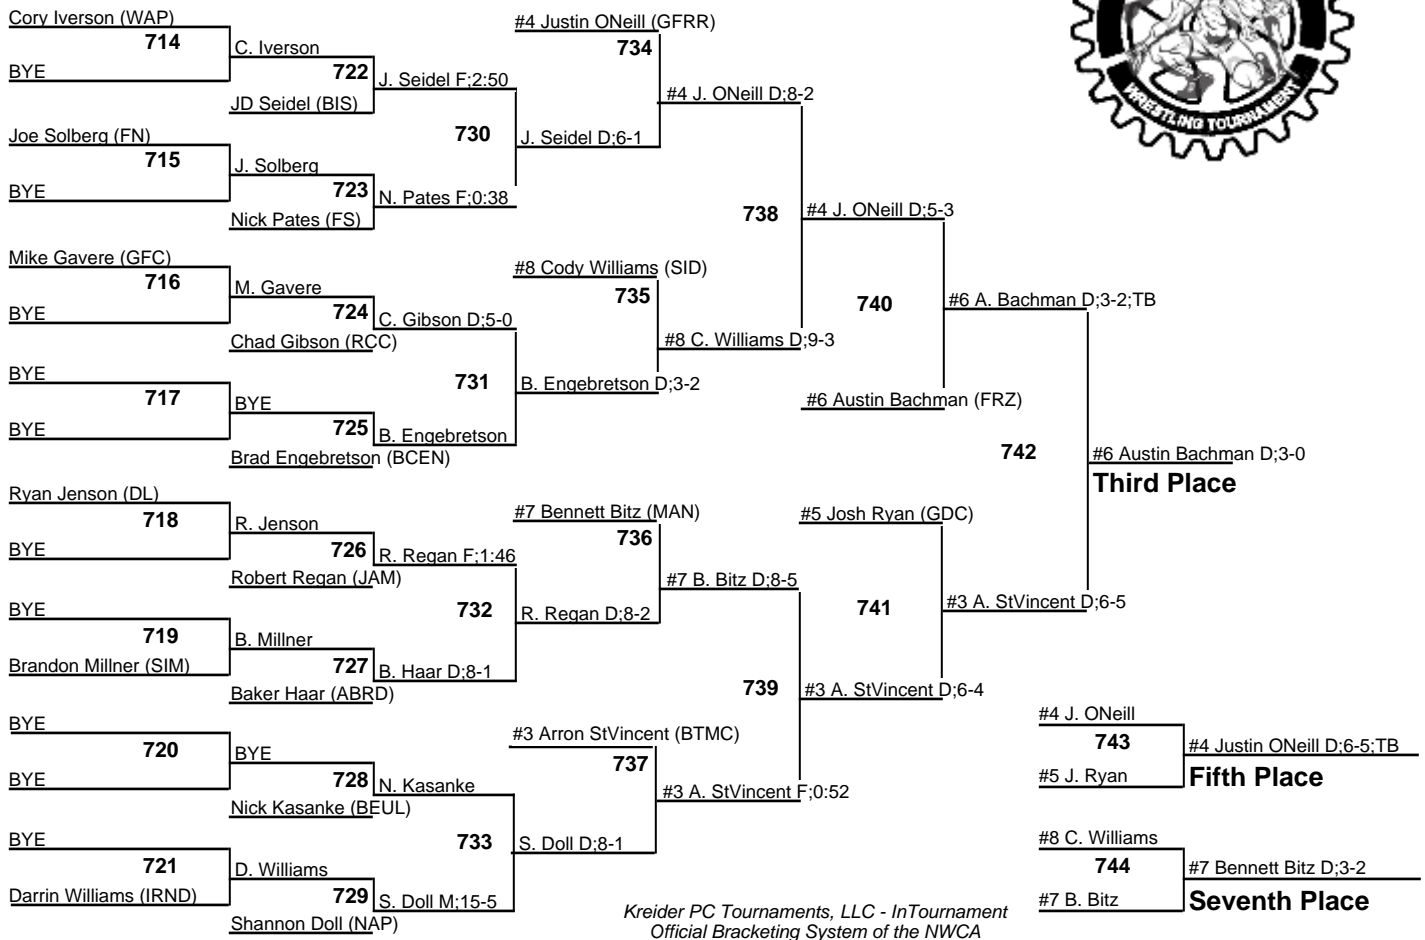

145
7 January 2006

Bismarck Rotary 2006

152
7 January 2006

Bismarck Rotary 2006

171
7 January 2006

Bismarck Rotary 2006

189
7 January 2006

#1 Chris Lundberg D:3-2
Champion

#6 Austin Bachman D:3-0
Third Place

#5 J. Ryan
Fifth Place

#7 Bennett Bitz D:3-2
Seventh Place

Bismarck Rotary 2006

215
7 January 2006

Bismarck Rotary 2006

275
7 January 2006

#2 Tyler Wibstad D:1-0
Champion