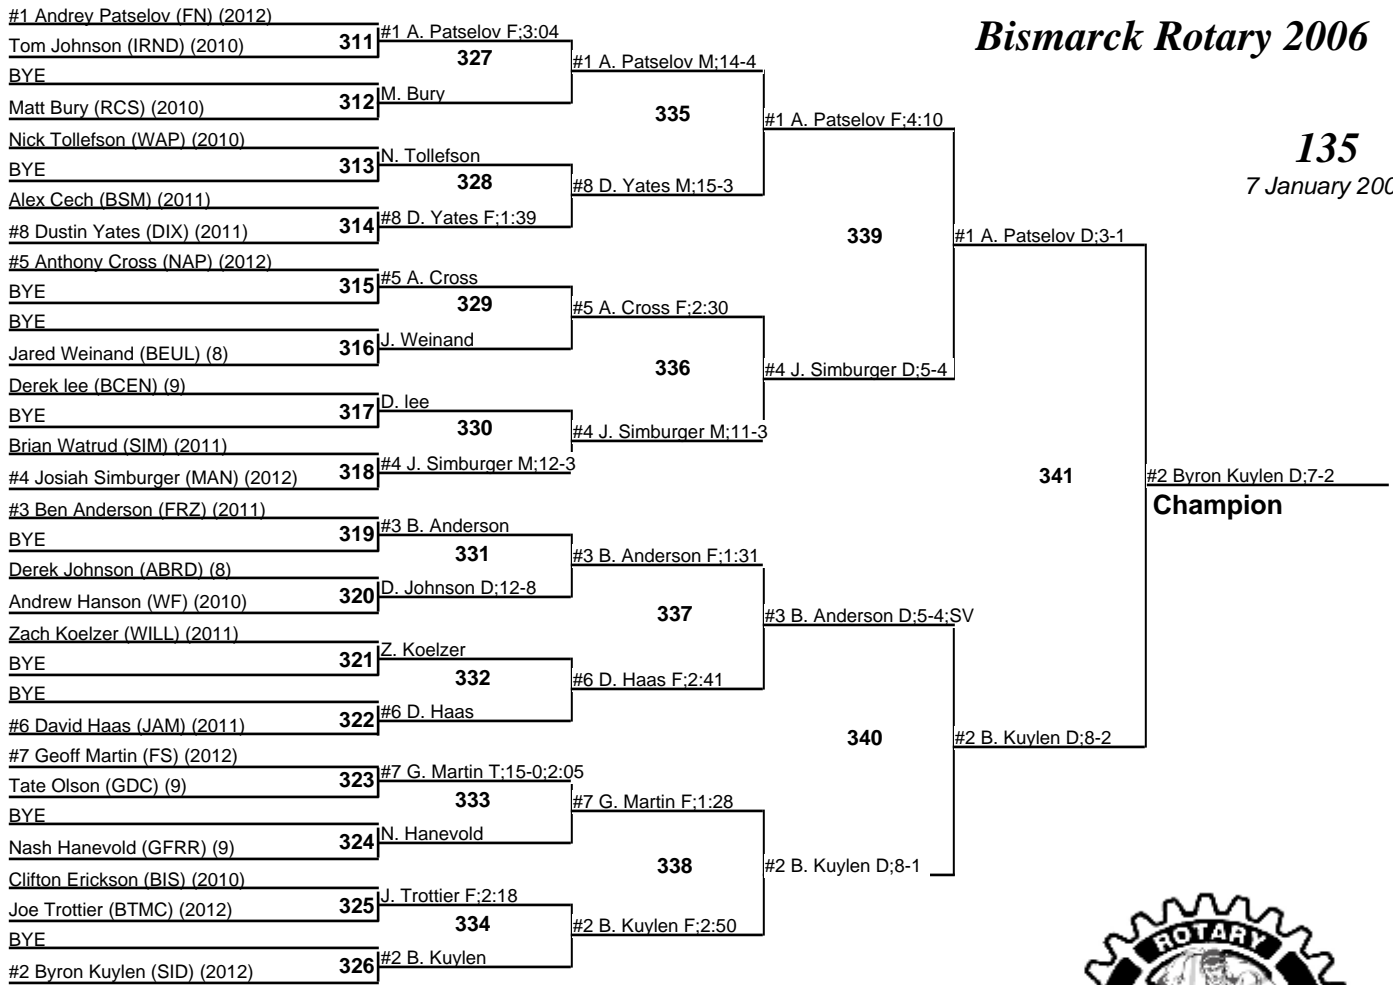

125
7 January 2006

Bismarck Rotary 2006

130
7 January 2006

Bismarck Rotary 2006

135
7 January 2006

Bismarck Rotary 2006

140
7 January 2006

Bismarck Rotary 2006

145
7 January 2006

Bismarck Rotary 2006

152
7 January 2006

Bismarck Rotary 2006

171
7 January 2006

Bismarck Rotary 2006

189
7 January 2006

#1 Chris Lundberg D:3-2
Champion

#6 Austin Bachman D:3-0
Third Place

#5 J. Ryan
Fifth Place

#7 Bennett Bitz D:3-2
Seventh Place

Bismarck Rotary 2006

215
7 January 2006

Bismarck Rotary 2006

275
7 January 2006

#2 Tyler Wibstad D:1-0
Champion